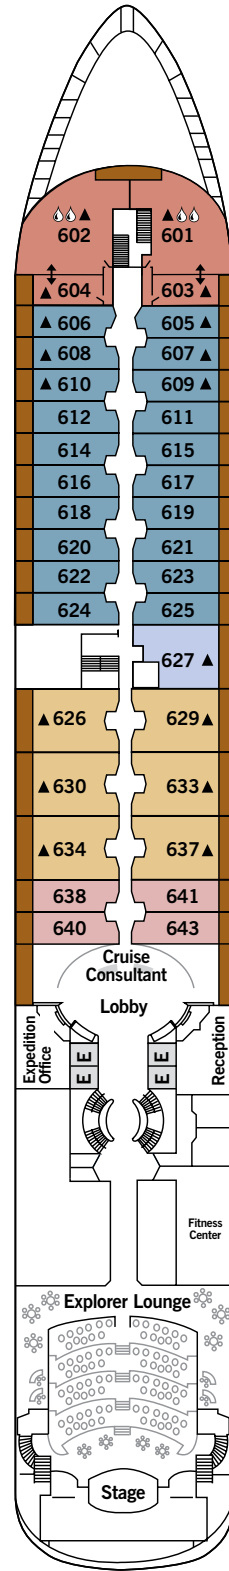

# SILVER CLOUD

**DECK 3**  
Changing Room  
Medical Centre

**DECK 4**  
The Restaurant  
La Dame  
Laundrette

**DECK 5**  
Dolce Vita  
Boutique  
Photo Studio

**DECK 6**  
Explorer Lounge  
Fitness Centre  
Reception/Guest Relations  
Expedition Office

**DECK 7**  
La Terrazza  
Zagara Beauty Spa  
Library

**DECK 8**  
The Bridge  
Pool  
Pool Bar  
The Grill  
Panorama Lounge  
Connoisseur's Corner

**DECK 9**  
Tor's Observation Lounge  
Jogging Track

## SUITE CATEGORIES

- Owner's Suite . . . . . ●
- Grand Suite . . . . . ●
- Royal Suite . . . . . ●
- Silver Suite . . . . . ●
- Medallion Suite . . . . . ●
- Deluxe Veranda Suite . . . . . ●
- Veranda Suite . . . . . ●
- Vista Suite . . . . . ●

## SPECIFICATIONS

- Crew . . . . . 212
- Build . . . . . 1994
- Guests . . . . . 240 in Polar waters
- Officers . . . . . European
- Tonnage . . . . . 17,400
- Length . . . . . 514.14 Feet/156.7 Metres
- Width . . . . . 70.62 Feet/21.5 Metres
- Speed . . . . . 18 Knots
- Passenger Decks . . . . . 7
- Connecting Suites . . . . . ⇕
- 3rd Guest Capacity . . . . . ▲
- Bath/Shower Combination . . . . . ⚿
- Bath & Separate Shower . . . . . ⚿
- Disabled Suites . . . . . ♿
- 449, 451
- Refurbished . . . . . 2017
- Registry . . . . . Bahamas
- Ice-class Rating . . . . . 1C