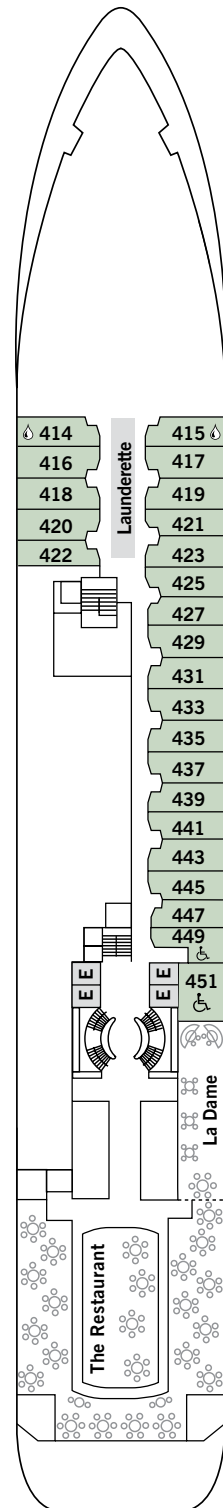

# SILVER CLOUD

**DECK 3**  
Changing Room  
Medical Centre

**DECK 4**  
The Restaurant  
La Dame  
Laundrette

**DECK 5**  
Dolce Vita  
Boutique  
Photo Studio

**DECK 6**  
Explorer Lounge  
Fitness Centre  
Reception/Guest Relations  
Expedition Office

**DECK 7**  
La Terrazza  
Zagara Beauty Spa  
Library

**DECK 8**  
The Bridge  
Pool  
Pool Bar  
The Grill  
Panorama Lounge  
Connoisseur's Corner

**DECK 9**  
Tor's Observation Lounge  
Jogging Track

## SUITE CATEGORIES

- Owner's Suite . . . . . ●
- Grand Suite . . . . . ●
- Royal Suite . . . . . ●
- Silver Suite . . . . . ●
- Medallion Suite . . . . . ●
- Deluxe Veranda Suite . . . . . ●
- Veranda Suite . . . . . ●
- Vista Suite . . . . . ●

## SPECIFICATIONS

- Crew . . . . . 212
- Build . . . . . 1994
- Guests . . . . . 240 in Polar waters
- Officers . . . . . European
- Tonnage . . . . . 17,400
- Length . . . . . 514.14 Feet/156.7 Metres
- Width . . . . . 70.62 Feet/21.5 Metres
- Speed . . . . . 18 Knots
- Passenger Decks . . . . . 7
- Connecting Suites . . . . . ⇕
- 3rd Guest Capacity . . . . . ▲
- Bath/Shower Combination . . . . . ⚿
- Bath & Separate Shower . . . . . ⚿
- Disabled Suites . . . . . ♿
- 449, 451
- Refurbished . . . . . 2017
- Registry . . . . . Bahamas
- Ice-class Rating . . . . . 1C