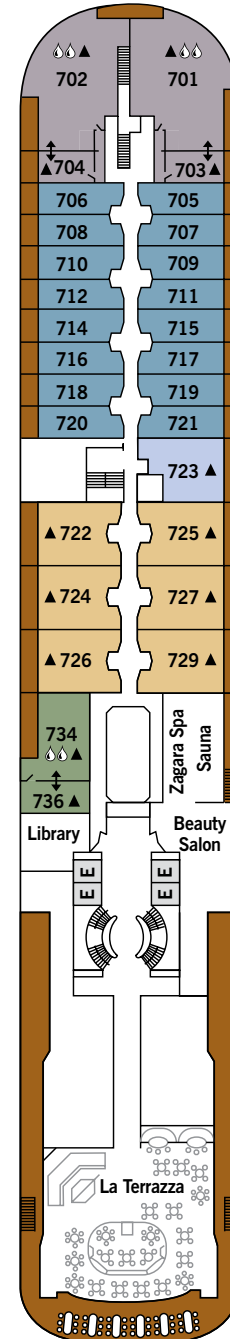

# SILVER CLOUD

**DECK 3**  
Changing Room  
Medical Centre

**DECK 4**  
The Restaurant  
La Dame  
Laundrette

**DECK 5**  
Dolce Vita  
Boutique  
Photo Studio

**DECK 6**  
Explorer Lounge  
Fitness Centre  
Reception/Guest Relations  
Expedition Office

**DECK 7**  
La Terrazza  
Zagara Beauty Spa  
Library

**DECK 8**  
The Bridge  
Pool  
Pool Bar  
The Grill  
Panorama Lounge  
Connoisseur's Corner

**DECK 9**  
Tor's Observation Lounge  
Jogging Track

## SPECIFICATIONS

- Crew . . . . . 212
- Build . . . . . 1994
- Guests . . . . . 240 in Polar waters
- Officers . . . . . European
- Tonnage . . . . . 17,400
- Length . . . . . 514.14 Feet/156.7 Metres
- Width . . . . . 70.62 Feet/21.5 Metres
- Speed . . . . . 18 Knots
- Passenger Decks . . . . . 7
- Connecting Suites . . . . . ⇕
- 3rd Guest Capacity . . . . . ▲
- Bath/Shower Combination . . . . . ⚿
- Bath & Separate Shower . . . . . ⚿
- Disabled Suites . . . . . ♿
- 449, 451
- Refurbished . . . . . 2017
- Registry . . . . . Bahamas
- Ice-class Rating . . . . . 1C