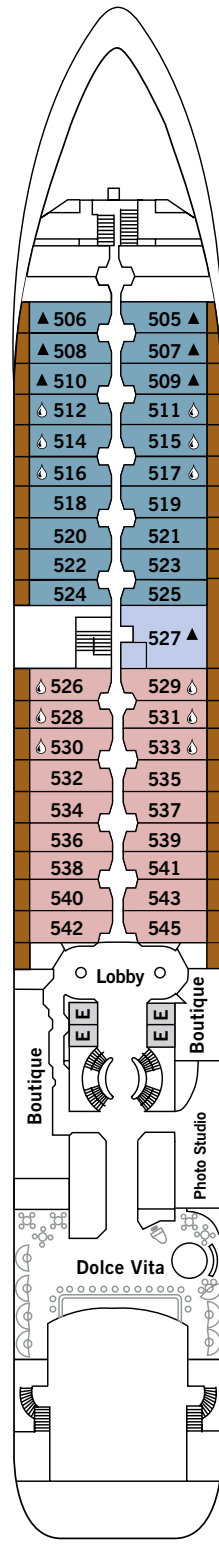

# SILVER CLOUD

**DECK 3**  
Changing Room  
Medical Centre

**DECK 4**  
The Restaurant  
La Dame  
Laundrette

**DECK 5**  
Dolce Vita  
Boutique  
Photo Studio

**DECK 6**  
Explorer Lounge  
Fitness Centre  
Reception/Guest Relations  
Expedition Office

**DECK 7**  
La Terrazza  
Zagara Beauty Spa  
Library

**DECK 8**  
The Bridge  
Pool  
Pool Bar  
The Grill  
Panorama Lounge  
Connoisseur's Corner

**DECK 9**  
Tor's Observation Lounge  
Jogging Track

## SUITE CATEGORIES

- Owner's Suite . . . . . ●
- Grand Suite . . . . . ●
- Royal Suite . . . . . ●
- Silver Suite . . . . . ●
- Medallion Suite . . . . . ●
- Deluxe Veranda Suite . . . . . ●
- Veranda Suite . . . . . ●
- Vista Suite . . . . . ●

## SPECIFICATIONS

- Crew . . . . . 212
- Build . . . . . 1994
- Guests . . . . . 240 in Polar waters
- Officers . . . . . European
- Tonnage . . . . . 17,400
- Length . . . . . 514.14 Feet/156.7 Metres
- Width . . . . . 70.62 Feet/21.5 Metres
- Speed . . . . . 18 Knots
- Passenger Decks . . . . . 7
- Connecting Suites . . . . . ⇕
- 3rd Guest Capacity . . . . . ▲
- Bath/Shower Combination . . . . . ⚿
- Bath & Separate Shower . . . . . ⚿
- Disabled Suites . . . . . ♿
- 449, 451
- Refurbished . . . . . 2017
- Registry . . . . . Bahamas
- Ice-class Rating . . . . . 1C