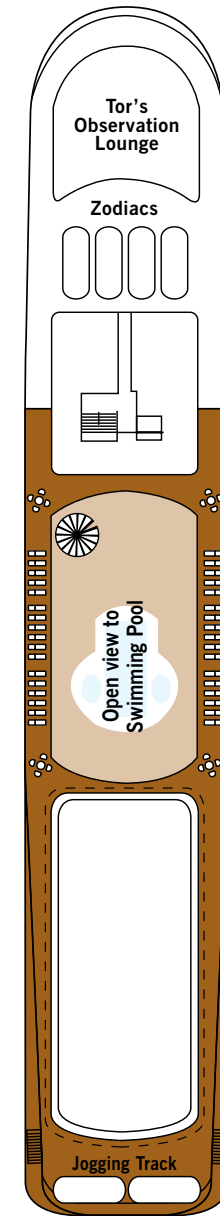

# SILVER CLOUD

**DECK 3**  
Changing Room  
Medical Centre

**DECK 4**  
The Restaurant  
La Dame  
Laundrette

**DECK 5**  
Dolce Vita  
Boutique  
Photo Studio

**DECK 6**  
Explorer Lounge  
Fitness Centre  
Reception/Guest Relations  
Expedition Office

**DECK 7**  
La Terrazza  
Zagara Beauty Spa  
Library

**DECK 8**  
The Bridge  
Pool  
Pool Bar  
The Grill  
Panorama Lounge  
Connoisseur's Corner

**DECK 9**  
Tor's Observation Lounge  
Jogging Track