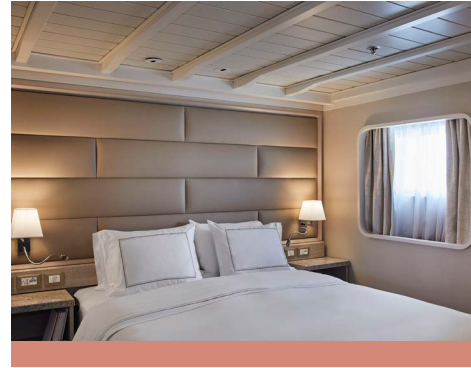

ROYAL SUITE

Available as a one-bedroom configuration or as two bedrooms (as illustrated) by adjoining with a Veranda Suite.

ONE BEDROOM: 736 SQ. FT. / 69 M²
INCLUDING VERANDA (126 SQ. FT. / 12 M²)

TWO BEDROOM: 1,031 SQ. FT. / 96 M²
INCLUDING VERANDA (175 SQ. FT. / 16.5 M²)

- Large veranda with patio furniture and floor-to-ceiling glass doors; bedroom two has additional veranda
- Living room with sitting area; bedroom two has additional sitting area
- Separate dining area
- Twin beds or queen-sized bed; bedroom two has additional twin beds or queen-sized bed
- Marble bathroom with full-sized bath and separate shower; bedroom two has additional marble bathroom with shower (no bath as indicated in diagram)
- Walk-in wardrobe(s) with personal safe
- Vanity table(s) with hair dryer
- Writing desk(s)
- Bose® Sound system with Bluetooth Connectivity
- Unlimited Premium Wifi
- Illy® Espresso machine