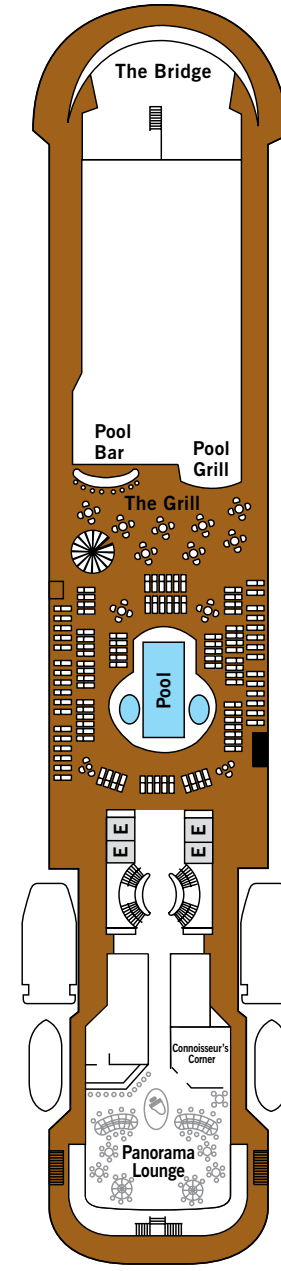

# SILVER CLOUD

**DECK 3**  
Changing Room  
Medical Centre

**DECK 4**  
The Restaurant  
La Dame  
Laundrette

**DECK 5**  
Dolce Vita  
Boutique  
Photo Studio

**DECK 6**  
Explorer Lounge  
Fitness Centre  
Reception/Guest Relations  
Expedition Office

**DECK 7**  
La Terrazza  
Zagara Beauty Spa  
Library

**DECK 8**  
The Bridge  
Pool  
Pool Bar  
The Grill  
Panorama Lounge  
Connoisseur's Corner

**DECK 9**  
Tor's Observation Lounge  
Jogging Track

## SPECIFICATIONS

- Crew . . . . . 212
- Build . . . . . 1994
- Guests . . . . . 240 in Polar waters
- Officers . . . . . European
- Tonnage . . . . . 17,400
- Length . . . . . 514.14 Feet/156.7 Metres
- Width . . . . . 70.62 Feet/21.5 Metres
- Speed . . . . . 18 Knots
- Passenger Decks . . . . . 7
- Connecting Suites . . . . . ⇕
- 3rd Guest Capacity . . . . . ▲
- Bath/Shower Combination . . . . . ⚿
- Bath & Separate Shower . . . . . ⚿
- Disabled Suites . . . . . ♿
- 449, 451
- Refurbished . . . . . 2017
- Registry . . . . . Bahamas
- Ice-class Rating . . . . . 1C