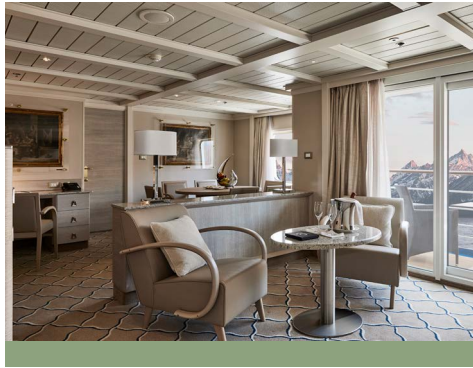

### All suites feature:

- Butler service
- Refrigerator and bar setup stocked with your preferences
- Pillow menu
- Plush bathrobe
- Personalised stationary
- Umbrella
- Luxury bath amenities
- Direct dial telephone(s)
- Dual voltage 110/220 outlets
- Complimentary Wifi for all suites
- Flat-screen television(s) with Interactive Media Library
- Champagne on arrival