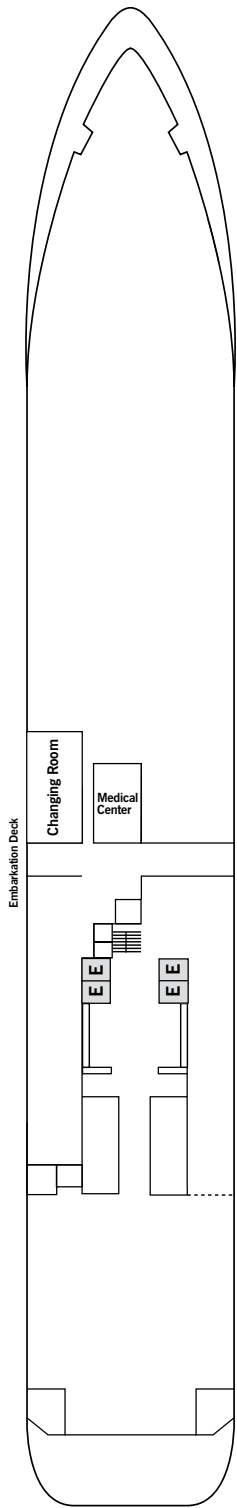

# SILVER CLOUD

**DECK 3**  
Changing Room  
Medical Centre

**DECK 4**  
The Restaurant  
La Dame  
Laundrette

**DECK 5**  
Dolce Vita  
Boutique  
Photo Studio

**DECK 6**  
Explorer Lounge  
Fitness Centre  
Reception/Guest Relations  
Expedition Office

**DECK 7**  
La Terrazza  
Zagara Beauty Spa  
Library

**DECK 8**  
The Bridge  
Pool  
Pool Bar  
The Grill  
Panorama Lounge  
Connoisseur's Corner

**DECK 9**  
Tor's Observation Lounge  
Jogging Track

## SUITE CATEGORIES

- Owner's Suite . . . . . ●
- Grand Suite . . . . . ●
- Royal Suite . . . . . ●
- Silver Suite . . . . . ●
- Medallion Suite . . . . . ●
- Deluxe Veranda Suite . . . . . ●
- Veranda Suite . . . . . ●
- Vista Suite . . . . . ●

## SPECIFICATIONS

- Crew . . . . . 212
- Build . . . . . 1994
- Guests . . . . . 240 in Polar waters
- Officers . . . . . European
- Tonnage . . . . . 17,400
- Length . . . . . 514.14 Feet/156.7 Metres
- Width . . . . . 70.62 Feet/21.5 Metres
- Speed . . . . . 18 Knots
- Passenger Decks . . . . . 7
- Connecting Suites . . . . . ⇕
- 3rd Guest Capacity . . . . . ▲
- Bath/Shower Combination . . . . . ⚿
- Bath & Separate Shower . . . . . ⚿
- Disabled Suites . . . . . ♿
- 449, 451
- Refurbished . . . . . 2017
- Registry . . . . . Bahamas
- Ice-class Rating . . . . . 1C