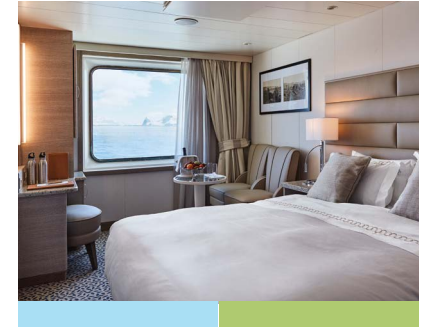

EXPLORER SUITE ADVENTURER SUITE

EXPLORER SUITE — 175 - 190 SQ. FT./ 16 - 18 M² WITH VIEW WINDOW

ADVENTURER SUITE — 157 - 167 SQ. FT./ 14 - 15 M² WITH 2 PORTHOLES

- View window (Explorer Suite)
- Two portholes (Adventurer Suite)
- Twin beds or queen-sized bed
- Marble bathroom with shower
- Fitted wardrobe with personal safe
- Sitting area with writing desk
- Hair dryer
- Unlimited Standard Wifi

LARGE PICTURE WINDOW: 47in. x 43in. / 120cm x 110cm

VIEW WINDOW: 31.5in. x 31.5in. / 80cm x 80cm

PORTHOLE: 15.75in. diameter / 40cm diameter

Suite diagrams and deck plans are for illustration purposes only.