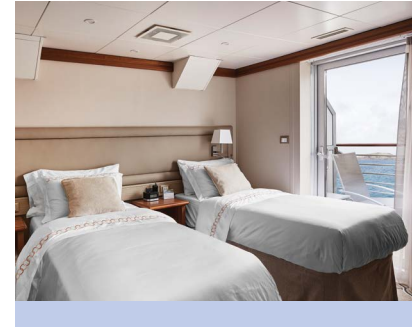

GRAND SUITE

Grand Suites can accommodate three guests.

618 SQ. FT. / 57 M² INCLUDING PRIVATE BALCONY (86 SQ. FT. / 8 M²)

- Balcony with patio furniture and floor-to-ceiling glass doors
- Living room with sitting area
- Twin beds or queen-sized bed
- Marble bathroom with full-sized bath and separate shower
- Fitted wardrobe with personal safe
- Walk-in closet
- Vanity table with hair dryer
- Writing desk
- Illy® espresso machine
- Unlimited Premium Wifi

SILVER SUITE

Silver Suites can accommodate three guests.

SILVER SUITE — 422 SQ. FT./39 M² INCLUDING 2 FRENCH BALCONIES (30 SQ. FT. / 3 M²)

- Two French balconies with floor-to-ceiling glass doors
- Living room (with convertible sofa to accommodate an additional guest)
- Twin beds or queen-sized bed
- Marble bathroom with full-sized bath and separate shower
- Fitted wardrobe with personal safe
- Vanity table with hair dryer
- Sitting area with writing desk
- Illy® espresso machine
- Unlimited Premium Wifi

MEDALLION SUITE

400 SQ. FT. / 37 M² INCLUDING PRIVATE BALCONY (86 SQ. FT. / 8 M²)

- Balcony with patio furniture and floor-to-ceiling glass doors
- Twin beds or queen-sized bed
- Marble bathroom with full-sized bath and separate shower
- Fitted wardrobe with personal safe
- Sitting area with writing desk
- Vanity table with hair dryer
- Illy® espresso machine
- Unlimited Premium Wifi