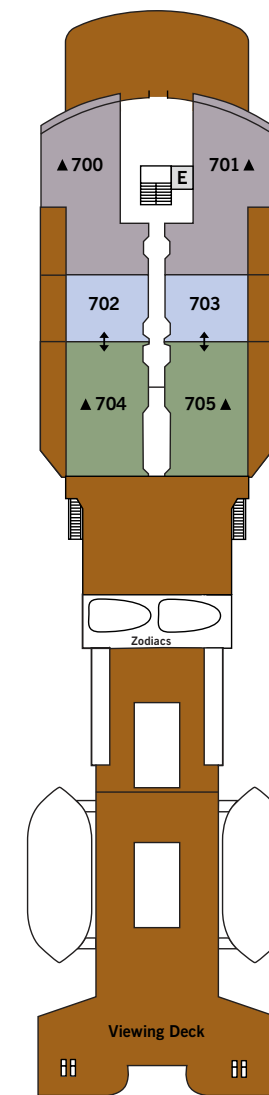

SILVER EXPLORER – Deck Plans

DECK 3

Reception Desk
Medical Centre
Mud Room
Expedition Office

DECK 4

Beauty Salon
Laundrette
Fitness Centre
The Restaurant

DECK 5

The Bridge
Boutique
Cruise Consultant
Connoisseur's Corner
Panorama Lounge

DECK 6

Tor's Observation Library
Explorer Lounge
Zagara Beauty Spa
The Grill
Whirlpools

DECK 7

Viewing Deck

SUITE CATEGORIES

- Owner's Suite ●
- Grand Suite ●
- Silver Suite ●
- Medallion Suite ●
- Veranda Suite ●
- Vista Suite ●
- View Suite ●
- Explorer Suite ●
- Adventurer Suite ●

SPECIFICATIONS

- Lloyd's register
- Ice-class rating 1A
- Crew 118
- Officers International
- Guests 144
- Tonnage 6,072
- Length 354 Feet/107.9 Metres
- Width 52 Feet/15.8 Metres
- Speed 14 Knots
- Passenger Decks 5
- 3rd Guest Capacity ▲
- Queen beds ●
- Connecting suites ⇕
- 702/704, 703/705, 500/502, 501/503,
504/506, 505/507, 510/512, 511/513,
307/309, 324/322, 406/408, 411/413,
422/424, 427/429
- Refurbished 2018
- Registry Bahamas

LARGE PICTURE WINDOW: 47in. x 43in. / 120cm x 110cm

VIEW WINDOW: 31.5in. x 31.5in. / 80cm x 80cm

PORTHOLE: 15.75in. diameter / 40cm diameter

Suite diagrams and deck plans are for illustration purposes only.