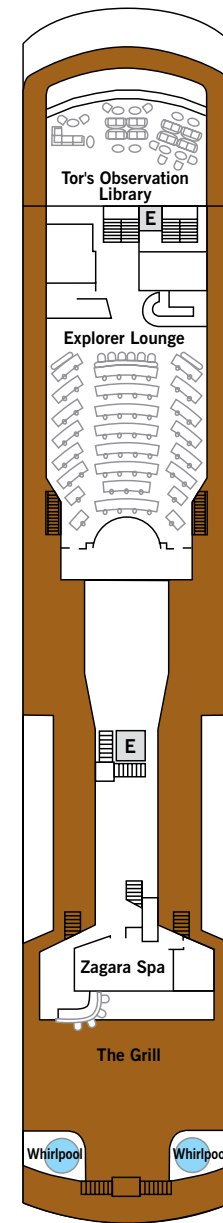

SILVER EXPLORER – Deck Plans

DECK 3

Reception Desk
Medical Centre
Mud Room
Expedition Office

DECK 4

Beauty Salon
Laundrette
Fitness Centre
The Restaurant

DECK 5

The Bridge
Boutique
Cruise Consultant
Connoisseur's Corner
Panorama Lounge

DECK 6

Tor's Observation Library
Explorer Lounge
Zagara Beauty Spa
The Grill
Whirlpools

DECK 7

Viewing Deck

SUITE CATEGORIES

- Owner's Suite ●
- Grand Suite ●
- Silver Suite ●
- Medallion Suite ●
- Veranda Suite ●
- Vista Suite ●
- View Suite ●
- Explorer Suite ●
- Adventurer Suite ●

SPECIFICATIONS

- Lloyd's register
- Ice-class rating 1A
- Crew 118
- Officers International
- Guests 144
- Tonnage 6,072
- Length 354 Feet/107.9 Metres
- Width 52 Feet/15.8 Metres
- Speed 14 Knots
- Passenger Decks 5
- 3rd Guest Capacity ▲
- Queen beds ●
- Connecting suites ⇕
- 702/704, 703/705, 500/502, 501/503,
504/506, 505/507, 510/512, 511/513,
307/309, 324/322, 406/408, 411/413,
422/424, 427/429
- Refurbished 2018
- Registry Bahamas