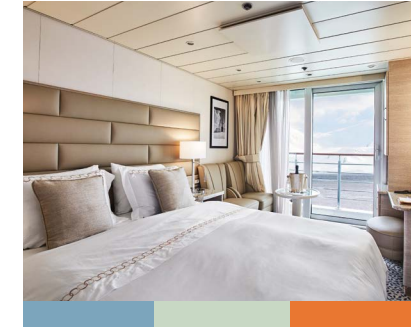

GRAND SUITE

Grand Suites can accommodate three guests.

618 SQ. FT. / 57 M² INCLUDING PRIVATE BALCONY (86 SQ. FT. / 8 M²)

- Balcony with patio furniture and floor-to-ceiling glass doors
- Living room with sitting area
- Twin beds or queen-sized bed
- Marble bathroom with full-sized bath and separate shower
- Fitted wardrobe with personal safe
- Walk-in closet
- Vanity table with hair dryer
- Writing desk
- Illy® espresso machine
- Unlimited Premium Wifi

SILVER SUITE

Silver Suites can accommodate three guests.

SILVER SUITE — 422 SQ. FT./39 M² INCLUDING 2 FRENCH BALCONIES (30 SQ. FT. / 3 M²)

- Two French balconies with floor-to-ceiling glass doors
- Living room (with convertible sofa to accommodate an additional guest)
- Twin beds or queen-sized bed
- Marble bathroom with full-sized bath and separate shower
- Fitted wardrobe with personal safe
- Vanity table with hair dryer
- Sitting area with writing desk
- Illy® espresso machine
- Unlimited Premium Wifi

MEDALLION SUITE

400 SQ. FT. / 37 M² INCLUDING PRIVATE BALCONY (86 SQ. FT. / 8 M²)

- Balcony with patio furniture and floor-to-ceiling glass doors
- Twin beds or queen-sized bed
- Marble bathroom with full-sized bath and separate shower
- Fitted wardrobe with personal safe
- Sitting area with writing desk
- Vanity table with hair dryer
- Illy® espresso machine
- Unlimited Premium Wifi