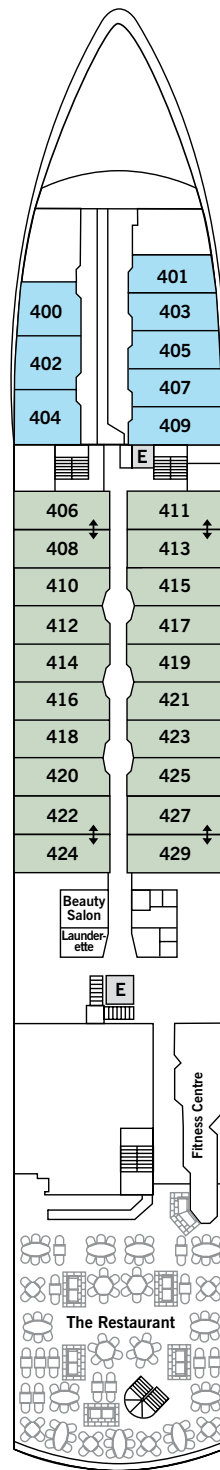

SILVER EXPLORER – Deck Plans

DECK 3

Reception Desk
Medical Centre
Mud Room
Expedition Office

DECK 4

Beauty Salon
Laundrette
Fitness Centre
The Restaurant

DECK 5

The Bridge
Boutique
Cruise Consultant
Connoisseur's Corner
Panorama Lounge

DECK 6

Tor's Observation Library
Explorer Lounge
Zagara Beauty Spa
The Grill
Whirlpools

DECK 7

Viewing Deck

SUITE CATEGORIES

- Owner's Suite ●
- Grand Suite ●
- Silver Suite ●
- Medallion Suite ●
- Veranda Suite ●
- Vista Suite ●
- View Suite ●
- Explorer Suite ●
- Adventurer Suite ●

SPECIFICATIONS

- Lloyd's register
- Ice-class rating 1A
- Crew 118
- Officers International
- Guests 144
- Tonnage 6,072
- Length 354 Feet/107.9 Metres
- Width 52 Feet/15.8 Metres
- Speed 14 Knots
- Passenger Decks 5
- 3rd Guest Capacity ▲
- Queen beds ●
- Connecting suites ⇕
- 702/704, 703/705, 500/502, 501/503,
504/506, 505/507, 510/512, 511/513,
307/309, 324/322, 406/408, 411/413,
422/424, 427/429
- Refurbished 2018
- Registry Bahamas