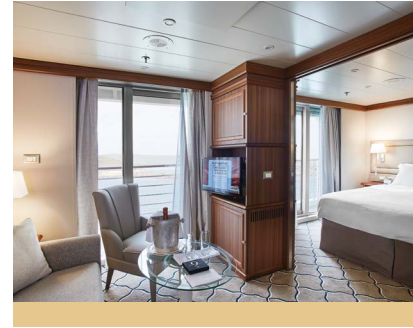

OWNER'S SUITE

Owner's Suites can accommodate three guests.

728 SQ. FT. / 67 M² INCLUDING PRIVATE BALCONY (158 SQ. FT. / 15 M²)

- Balcony with patio furniture and floor-to-ceiling glass doors
- Living room with sitting area
- Twin beds or queen-sized bed
- Marble bathroom, with full-sized bath and separate shower
- Fitted wardrobe with personal safe
- Walk-in closet
- Vanity table with hair dryer
- Writing desk
- Illy® espresso machine
- Unlimited Premium Wifi

GRAND SUITE

Grand Suites can accommodate three guests.

618 SQ. FT. / 57 M² INCLUDING PRIVATE BALCONY (86 SQ. FT. / 8 M²)

- Balcony with patio furniture and floor-to-ceiling glass doors
- Living room with sitting area
- Twin beds or queen-sized bed
- Marble bathroom with full-sized bath and separate shower
- Fitted wardrobe with personal safe
- Walk-in closet
- Vanity table with hair dryer
- Writing desk
- Illy® espresso machine
- Unlimited Premium Wifi

SILVER SUITE

Silver Suites can accommodate three guests.

SILVER SUITE — 422 SQ. FT./39 M² INCLUDING 2 FRENCH BALCONIES (30 SQ. FT. / 3 M²)

- Two French balconies with floor-to-ceiling glass doors
- Living room (with convertible sofa to accommodate an additional guest)
- Twin beds or queen-sized bed
- Marble bathroom with full-sized bath and separate shower
- Fitted wardrobe with personal safe
- Vanity table with hair dryer
- Sitting area with writing desk
- Illy® espresso machine
- Unlimited Premium Wifi