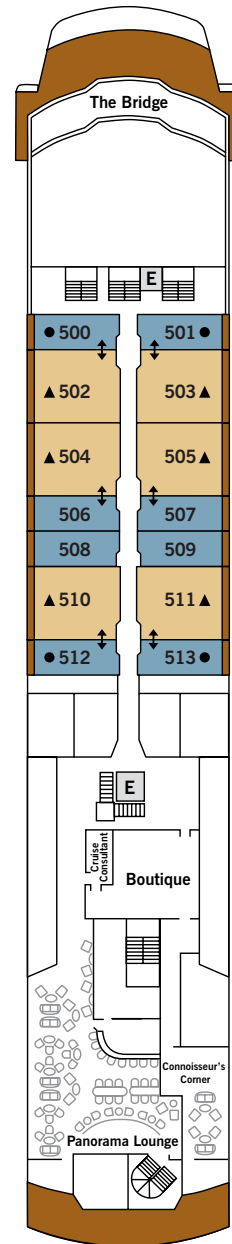

SILVER EXPLORER – Deck Plans

DECK 3

Reception Desk
Medical Centre
Mud Room
Expedition Office

DECK 4

Beauty Salon
Laundrette
Fitness Centre
The Restaurant

DECK 5

The Bridge
Boutique
Cruise Consultant
Connoisseur's Corner
Panorama Lounge

DECK 6

Tor's Observation Library
Explorer Lounge
Zagara Beauty Spa
The Grill
Whirlpools

DECK 7

Viewing Deck

SUITE CATEGORIES

- Owner's Suite ●
- Grand Suite ●
- Silver Suite ●
- Medallion Suite ●
- Veranda Suite ●
- Vista Suite ●
- View Suite ●
- Explorer Suite ●
- Adventurer Suite ●

SPECIFICATIONS

- Lloyd's register
- Ice-class rating 1A
- Crew 118
- Officers International
- Guests 144
- Tonnage 6,072
- Length 354 Feet/107.9 Metres
- Width 52 Feet/15.8 Metres
- Speed 14 Knots
- Passenger Decks 5
- 3rd Guest Capacity ▲
- Queen beds ●
- Connecting suites ⇕
- 702/704, 703/705, 500/502, 501/503,
504/506, 505/507, 510/512, 511/513,
307/309, 324/322, 406/408, 411/413,
422/424, 427/429
- Refurbished 2018
- Registry Bahamas

Deckplans are for illustration purposes only and may be subject to change

Suite diagrams shown are for illustration purposes only and may vary from actual square footage. Please refer to suite specifications for square footage.